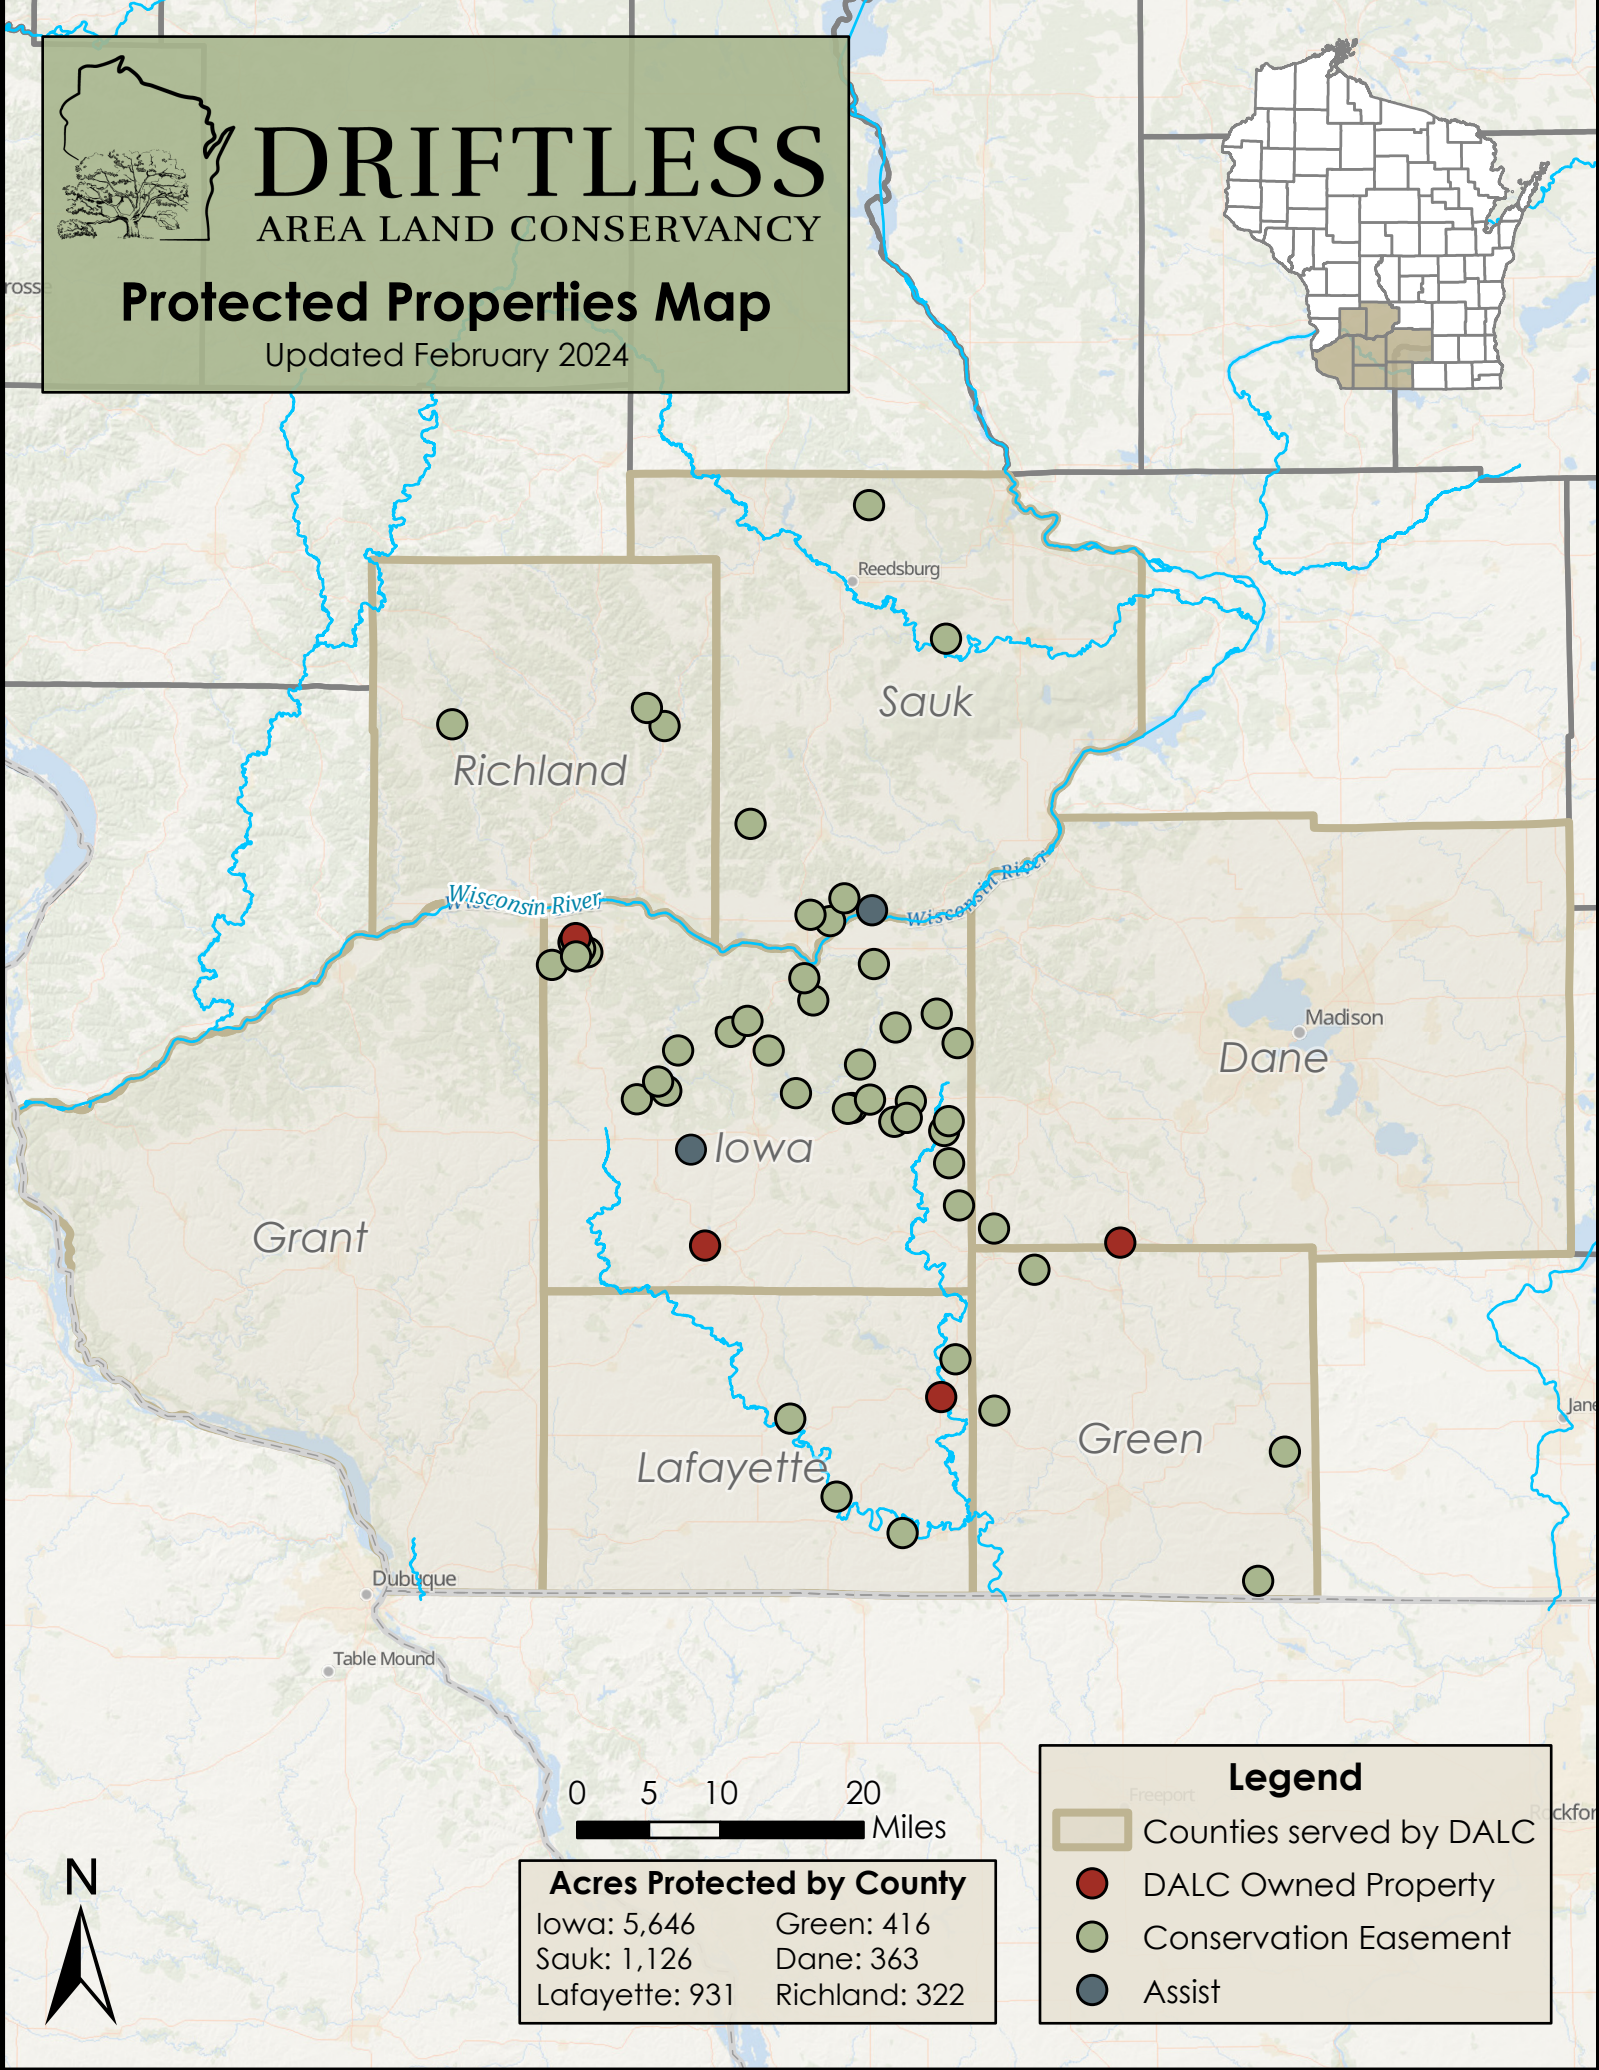

DRIFTLESS

AREA LAND CONSERVANCY

Protected Properties Map

Updated February 2024

Acres Protected by County	
Iowa: 5,646	Green: 416
Sauk: 1,126	Dane: 363
Lafayette: 931	Richland: 322

Legend

- Counties served by DALC
- DALC Owned Property
- Conservation Easement
- Assist